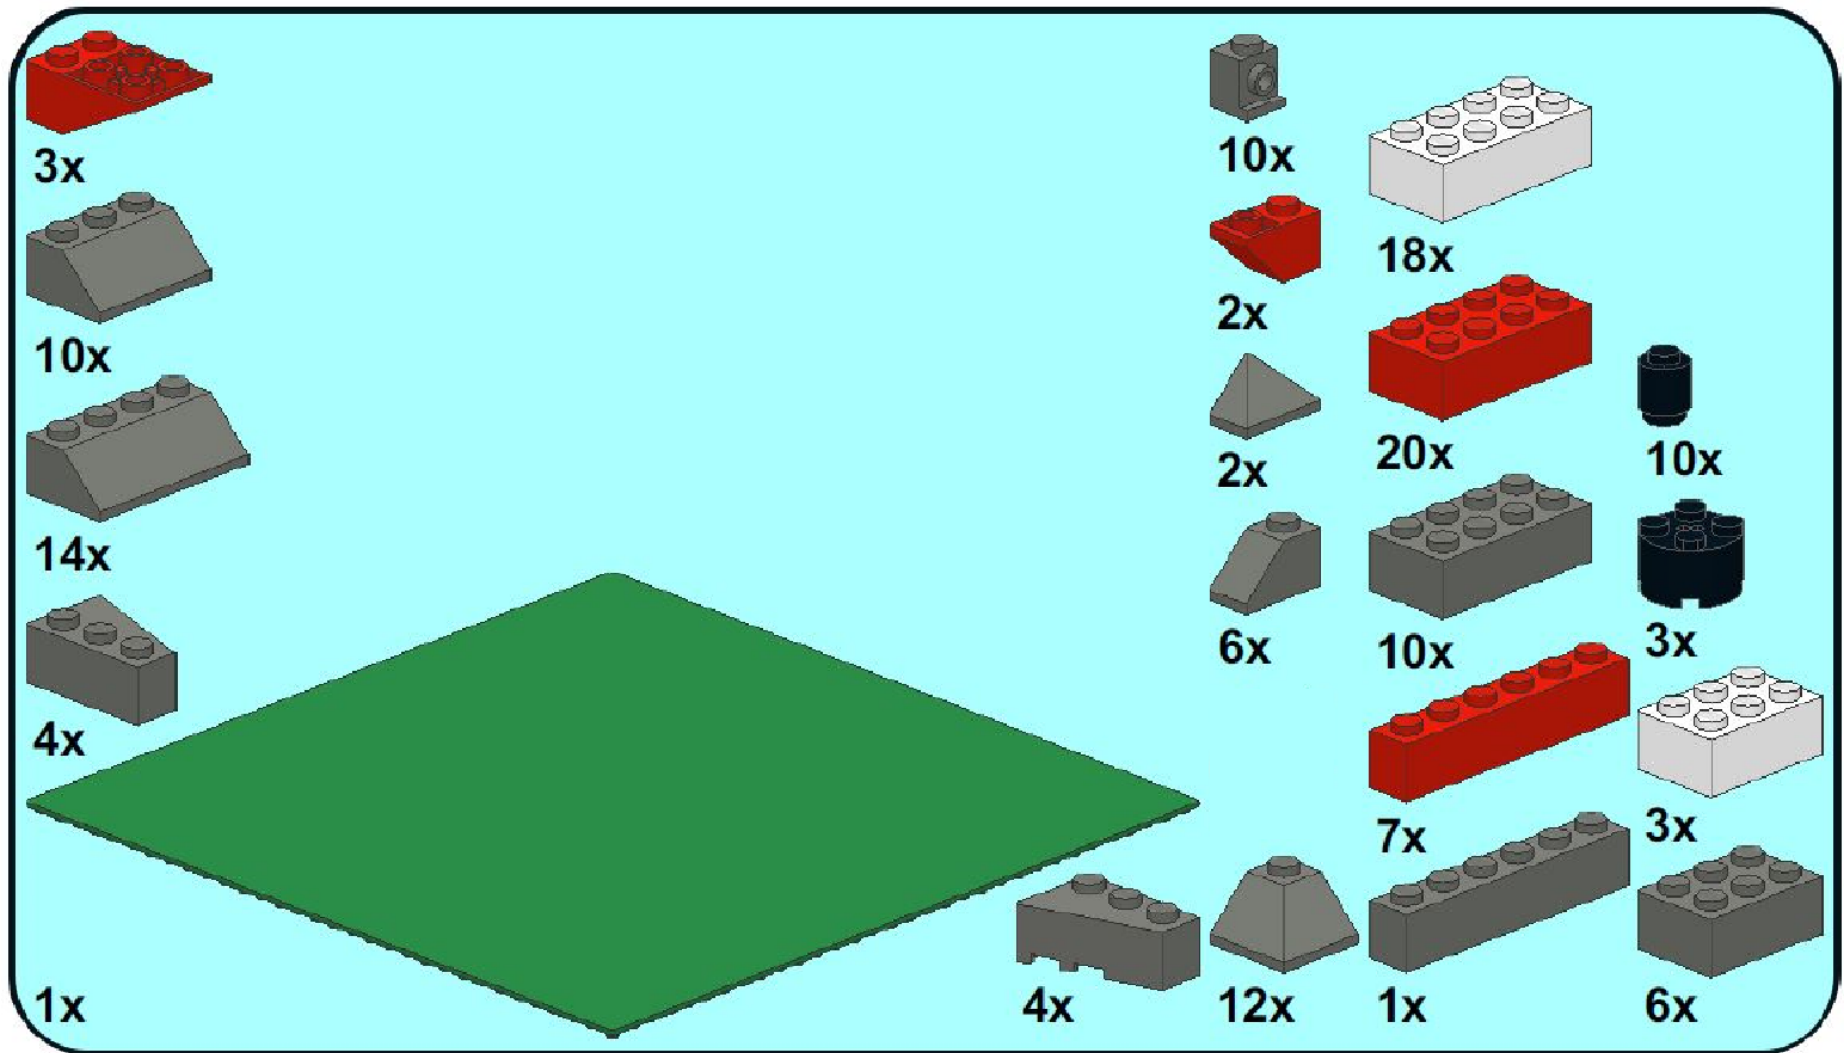

Parts and Pieces

CSS VIRGINIA